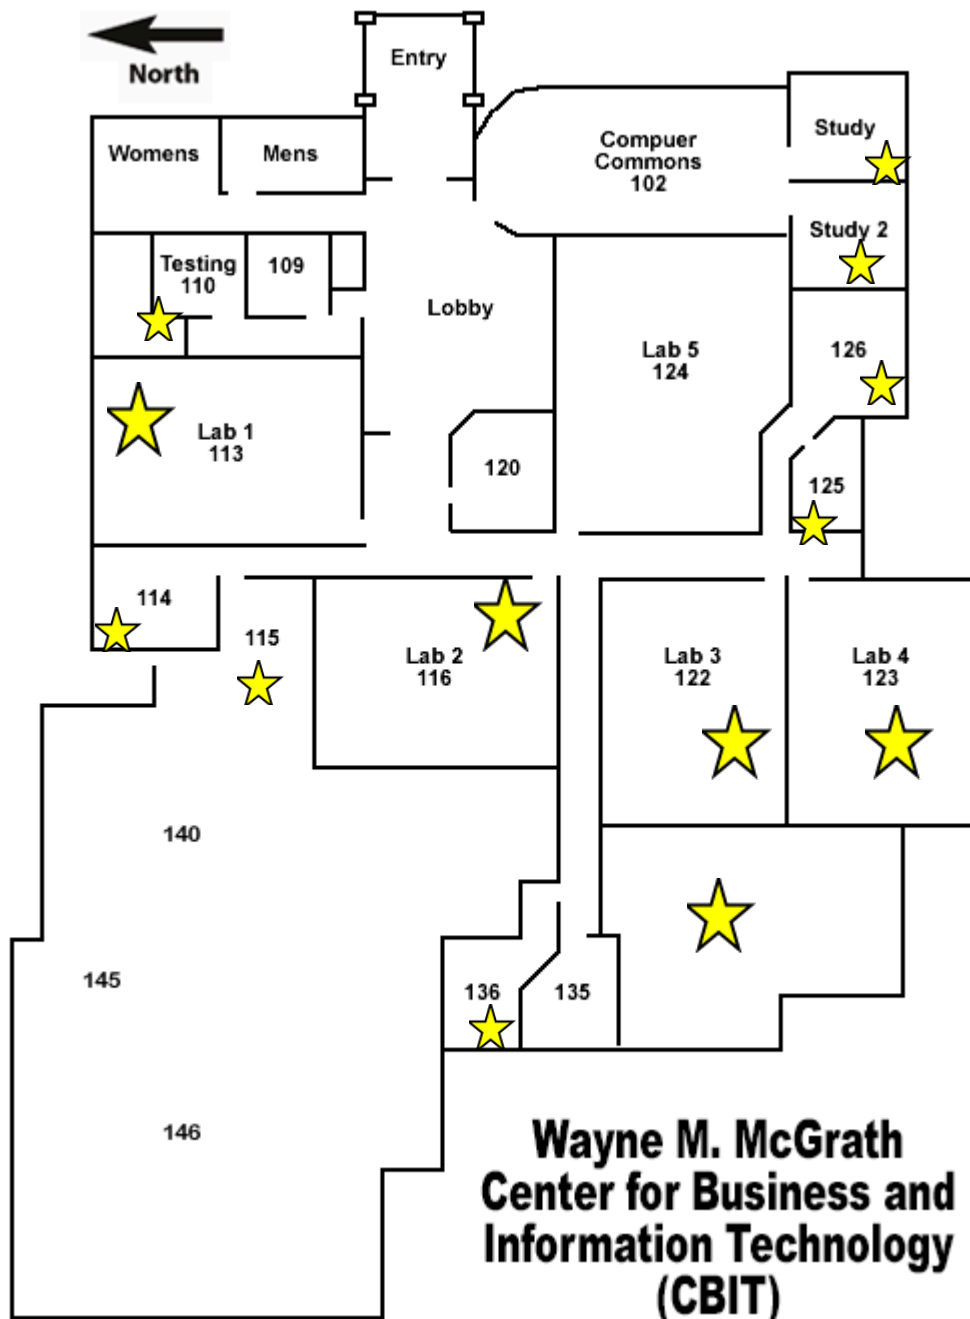

### Math/Science Building

# FBLA REGION 1 CAMPUS & EVENT MAPS

EASTERN ARIZONA COLLEGE  
JANUARY 23, 2025

## WAYNE M MCGRATH (CBIT) BUILDING

**Eastern Arizona College**

**Gherald L. Hoopes Jr. Activities Center**

- 100 Alumni - Visitors Center
- 101 Campus Store
- 102 E. James and Jacqueline McFadden Lee Little Theater
- 103 Student Life
- 104 Monster Pit / Esports
- 105 Esports
- 106 Gila Hank's Café
- 107 Gila Room
- 108 Galiuro Room